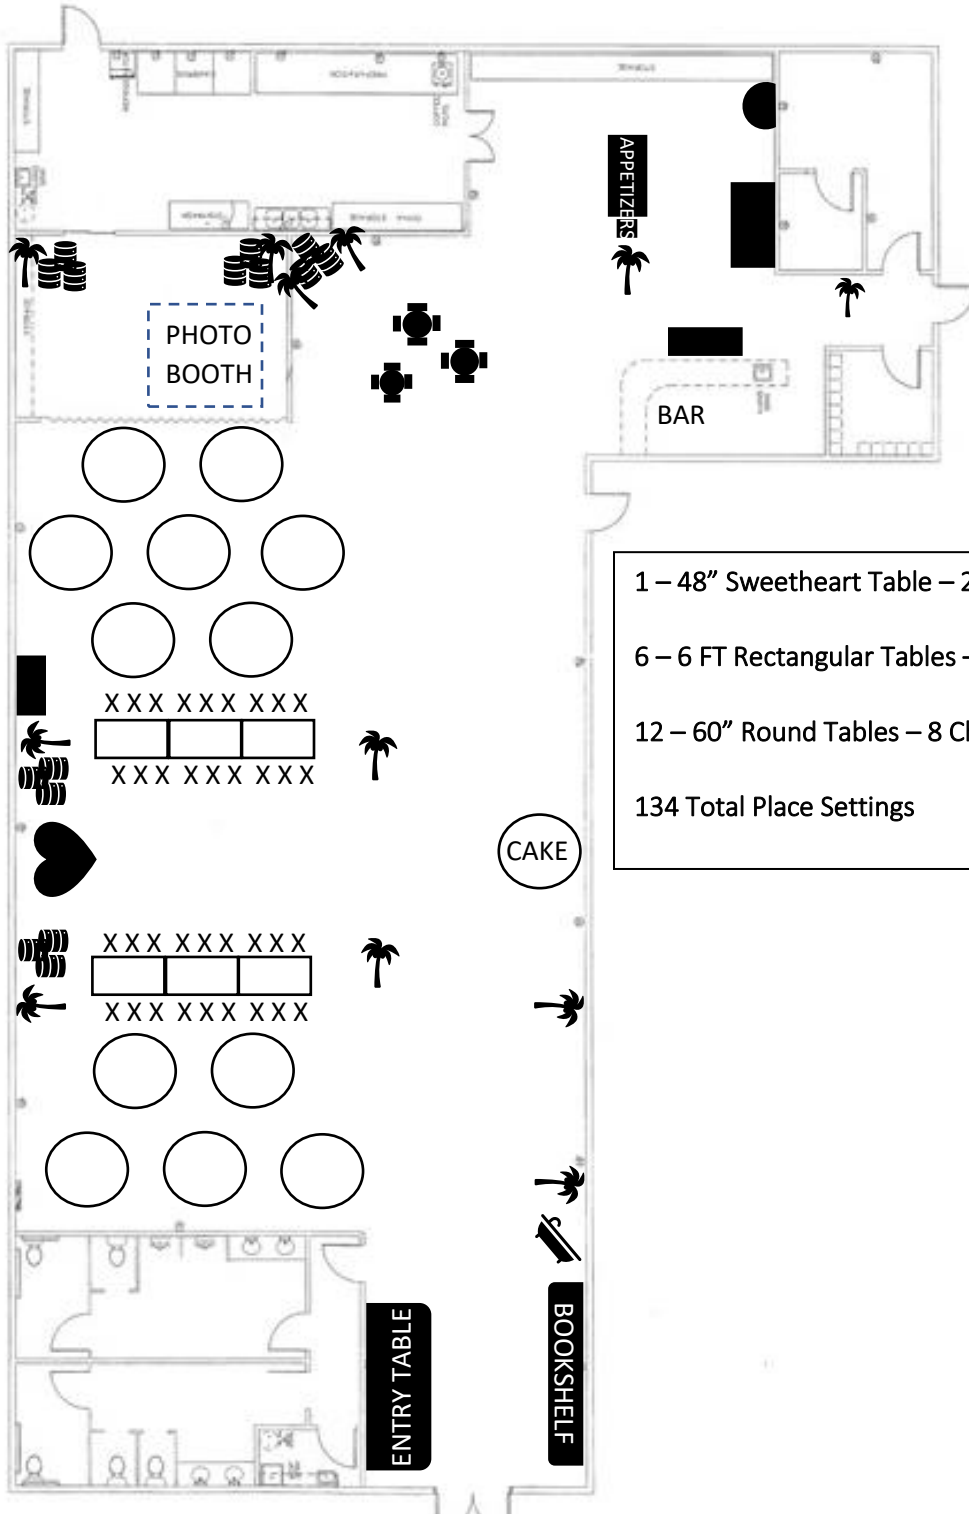

Agave Estates

- 1 – 48" Sweetheart Table – 2 Place Settings
- 6 – 6 FT Rectangular Tables – 36 Place Settings
- 12 – 60" Round Tables – 8 Chairs Each – 96 Place Settings
- 134 Total Place Settings