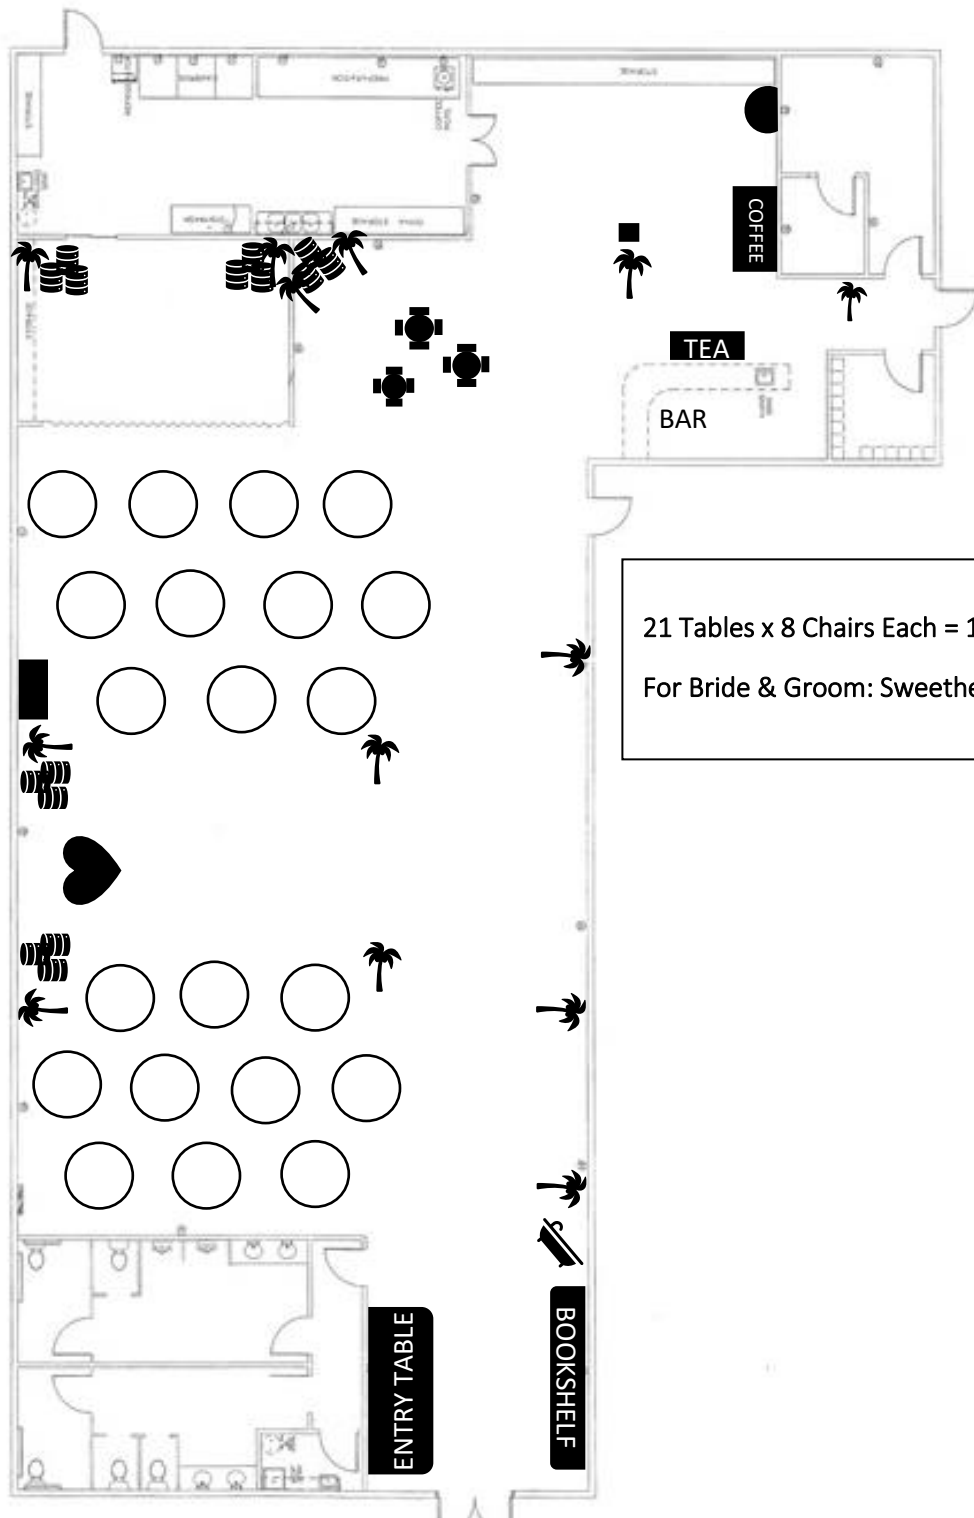

# Agave Estates

21 Tables x 8 Chairs Each = 168 Place Settings  
For Bride & Groom: Sweetheart Table with Leather Armchairs